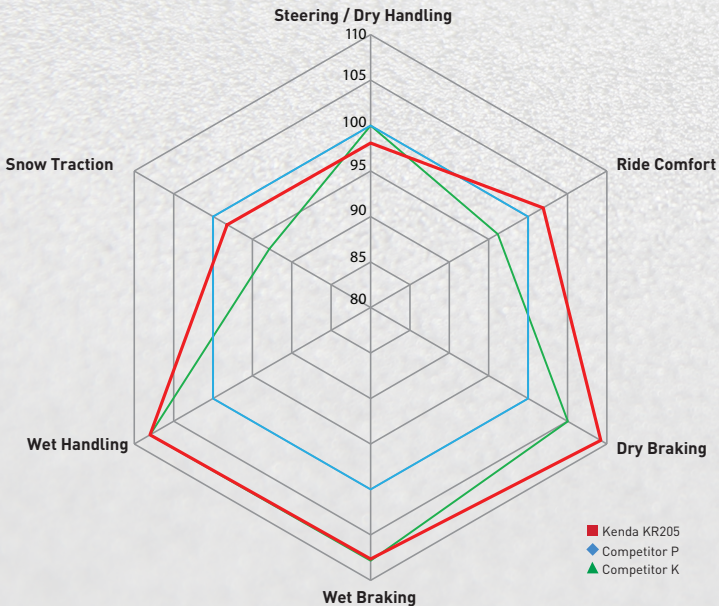

# THE ALL NEW Vezda Touring A/S KR205

The Kenda Vezda Touring A/S is our Grand Touring All-Season tire designed for drivers of touring and luxury touring cars. The Vezda Touring A/S combines the comfort & ride expected from a touring tire with the crisp handling required by discerning drivers as well as 620 A A UTQG. Created for diverse American all-season weather conditions, the tire offers lower weight and reduced noise while providing exceptional wet braking and year round traction, including light snow.

The Vezda Touring A/S meets the need for wear with a 65,000 mile warranty with an optimized all-season tread compound molded into an asymmetric design featuring Kenda's proprietary designed pitch sequencing for reduced noise and four grooves engineered to prevent hydroplaning.

Designed for refined excitement!

Disclaimer: Indexed tests results shown were conducted on 215/50R17 via 3rd Party Sheldon Avenue Engineering.

**KENDA**  
Designed for Your Journey

- Computer optimized pitch sequencing provides excellent noise and wear performance.
- Strategically placed tie bars provide increased block stiffness for improved dry handling and wear performance.
- High sipe density maximizes winter & wet traction.
- Decoupling groove for increased snow handling & wet traction performance.
- Four large circumferential grooves provide superior hydroplaning and wet traction performance
- Asymmetric tread pattern design for maximum steering & handling performance