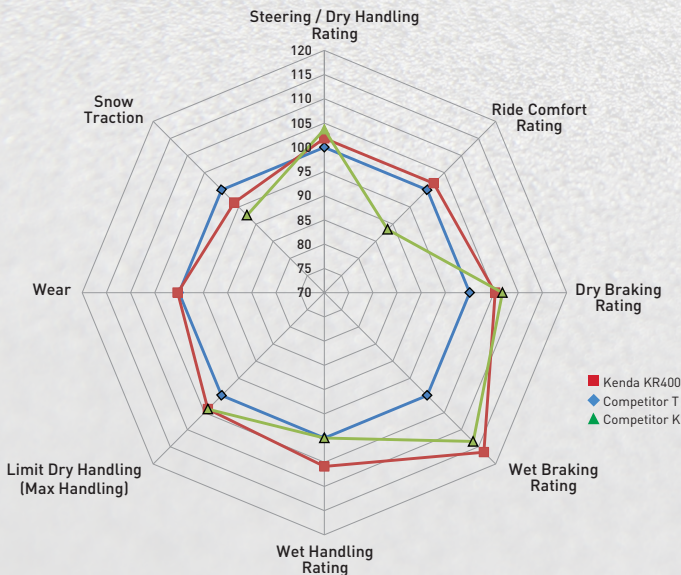

# THE ALL NEW Vezda UHP A/S KR400

If you are looking for a tire that has it all, look no further. Kenda is ready to deliver a value-priced UHP All-Season tire for drivers of sports cars, sedans, and coupes who are looking to enjoy driving their cars year-round. The Vezda UHP, is Kenda's Ultra High Performance tire formulated with a special silica compound combining summer levels of wet and dry capability. We developed the Vezda UHP A/S tire at the new Kenda American Technical Center in Green, Ohio to provide a great ride and handling in the UHP category. The KR400 offers a five rib asymmetric pattern with optimized footprints that provide excellent wear backed by a 50,000 mile limited warranty\*.

KR400 Vehicle Testing Summary

Disclaimer: Indexed tests results shown were conducted on 225/45ZR17. All testing was performed by 3rd Party Sheldon Avenue Engineering, LLC except the wear testing. Wear Testing was completed by Texas Test Fleet, Inc.

\*25,000 mile warranty for staggered fitments (different size front and back tires)

**KENDA**  
Designed for Your Journey

3D siping provides good snow traction while maximizing dry handling performance.

Four large circumferential grooves provide great hydroplaning and wet traction performance.

Low void outside tread portion maximizes high performance dry handling and traction performance.

High void inside tread portion provides great wet handling and traction performance.